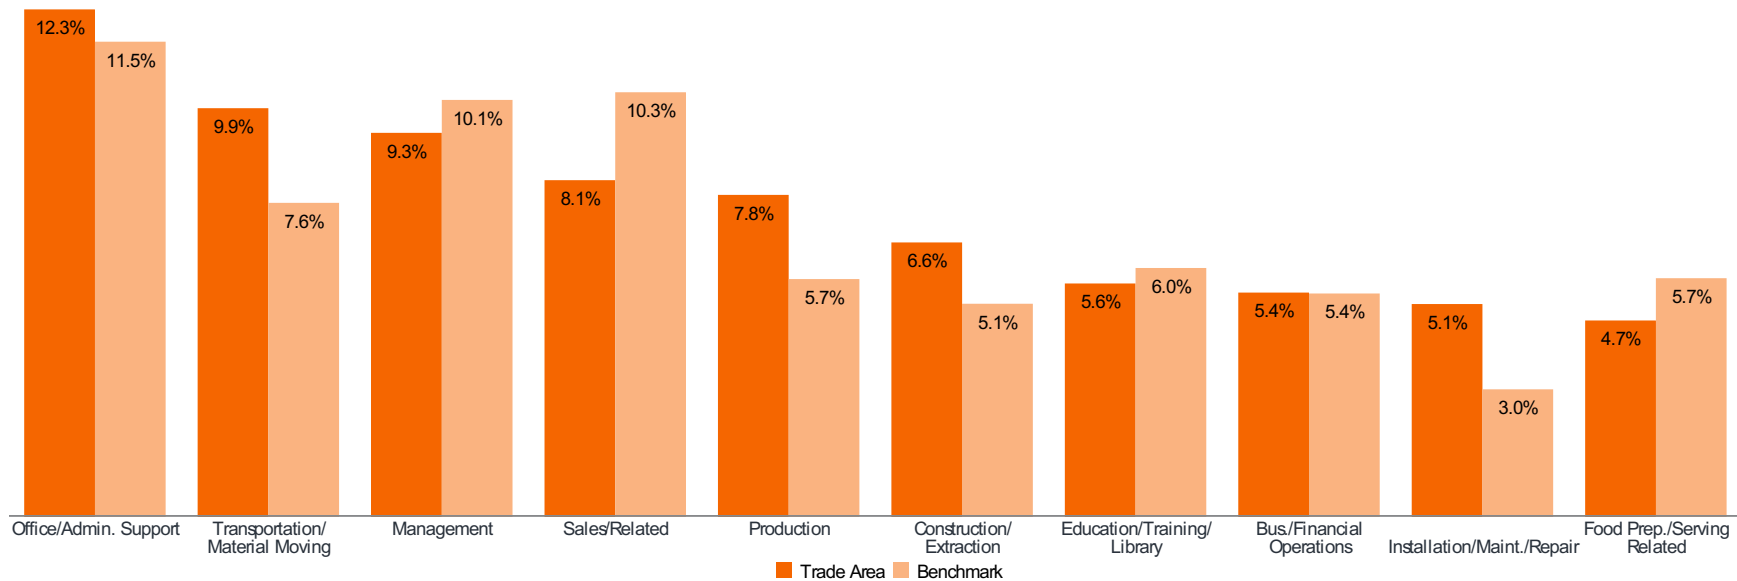

Pop-Facts® Demographics | Employment & Occupation

Trade Area: Osage County, OK

Population: 46,775 | Households: 18,230

OCCUPATIONAL CLASS*

52.3%

Index: 87

White Collar

UNEMPLOYMENT RATE

6.3%

Index: 123

Percent of civilian labor force unemployed

METHOD OF TRAVEL TO WORK: TOP 2*

84.6%

Index: 111

Travel to work by **Driving Alone**

9.2%

Index: 102

Travel to work by **Carpooling**

OCCUPATION: TOP 10*

Benchmark: USA

*Chosen from percent composition ranking

© 2021 Claritas, LLC. All rights reserved. Source: ©Claritas, LLC 2021 .
<https://claritas.easpolight.com/Spotlight/About/3/2021>

Index Colors:	<80	80 - 110	110+